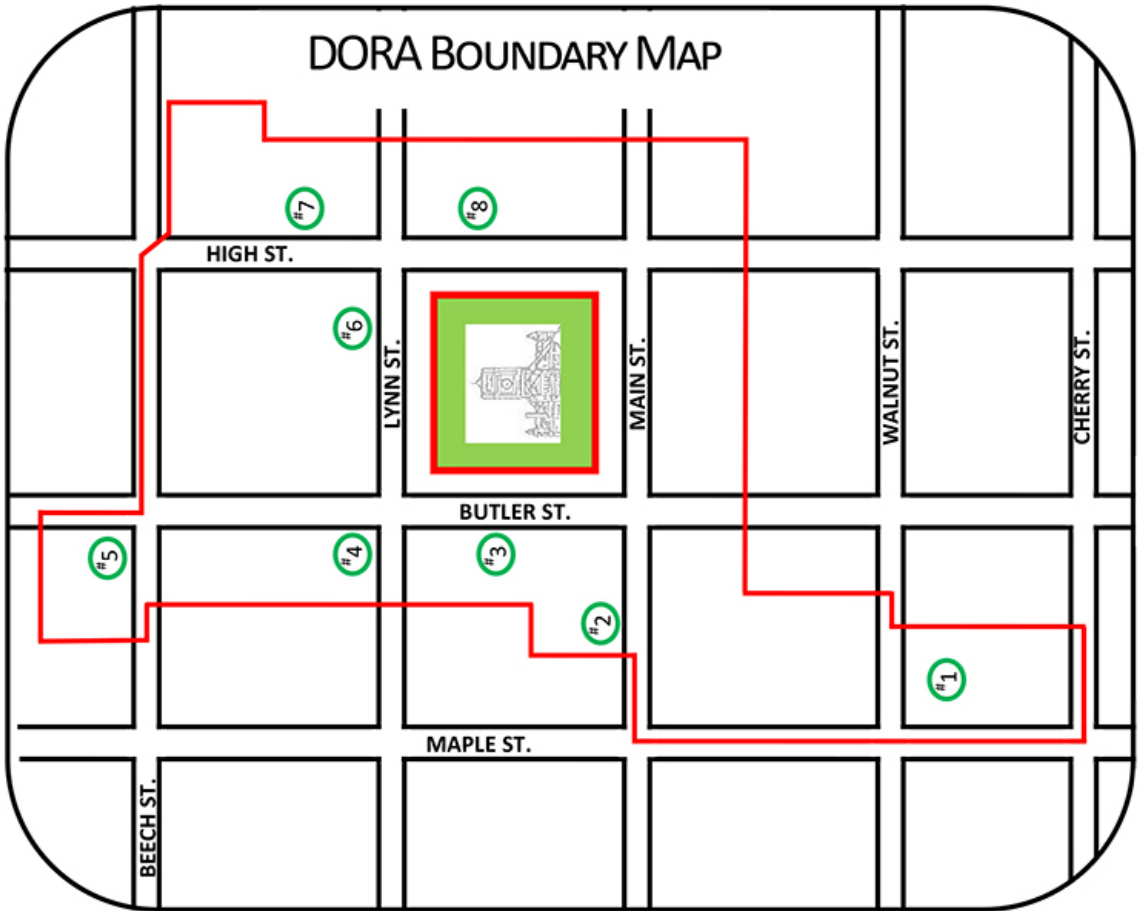

How to DORA

DO purchase a beverage to consume in an **official DORA branded cup**.

DO remain within the **boundaries of the DORA** while you enjoy your beverage.

DO check the entrances to see **if a business allows** you to enter with your DORA beverage.

DON'T **leave the boundaries** of the DORA with your beverage.

DON'T **leave your trash or DORA beverage cup** on the ground or in the street, *throw it away!*

DORA SERVING ESTABLISHMENTS

#1—Bryan Eagles Lodge

#2—Taco's Nacho

#3—Grand Plaza Mexican Grille

#4—Jackie Blu's

#5—Father John's

#6—Kora Brew House & Wine Bar

#7—Mike's Place

#8—Club Bentley's

HOW TO DORA

IN BRYAN

BROCHURE COURTESY OF

#? DORA SERVING ESTABLISHMENTS

Establishments are referenced on the inside of this brochure.